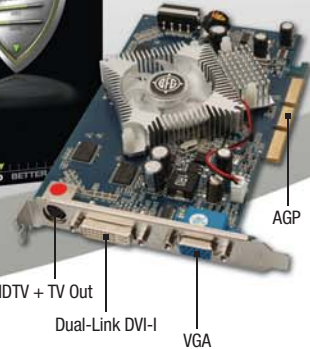

**NVIDIA®** GeFORCE® **7300 GT**

**AGP 8x**

**512MB**  
DDR2 MEMORY

**GOOD BETTER BEST**

Part Number: **BFGR73512GT**  
UPC: **876758001251**

Good for **DirectX® 9.0c Gaming**

Enhanced **Video Playback** on your PC

Ideal for **Windows Vista™**

**Specifications**

- **GPU:** NVIDIA GeForce 7300 GT
- **Bus Type:** AGP
- **Memory:** 512MB DDR2
- **Core Clock:** 350MHz
- **API Support:** Microsoft® DirectX 9 and lower, OpenGL® 2.0 and lower for Microsoft Windows®
- **Connectors:** DVI-I, VGA, HDTV + TV Out
- **RAMDACs:** Dual 400MHz
- **Vertices/Second:** 350 Million

**Included in Box**

- BFG NVIDIA GeForce 7300 GT 512MB graphics card
- Quick install guide
- DVI to VGA adapter
- HDTV adapter

- **Driver CD, which includes**
  - NVIDIA Forceware® unified graphics driver
  - Full multiple language installation manual .pdf